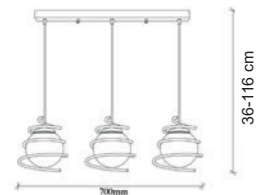

MODEL 6

Material: Metal y Cristal / Metal and glass.

E27 Max. 40W (No incluidas / Not included).