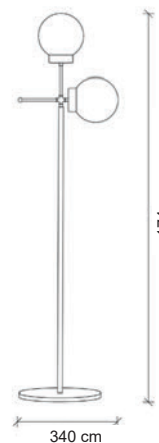

MODEL 8

Material: Metal y cristal / *Metal and glass.*

E27 Max. 40W (No incluidas / *Not included*).