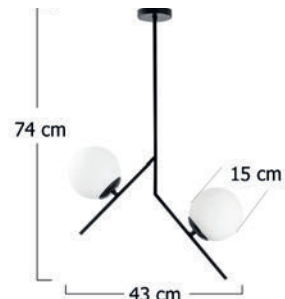

MODEL 9

Material: Metal y cristal / *Metal and glass.*

E27 Max. 40W (No incluidas / *Not included*).