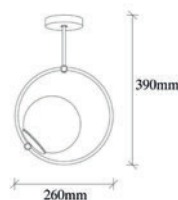

MODEL 10

Material: Metal y cristal / *Metal and glass.*

E27 Max. 40W (No incluidas / *Not included*).