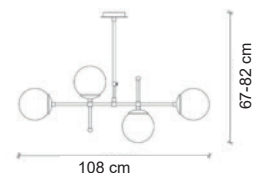

MODEL 8

Material: Metal y cristal / *Metal and glass.*

E27 Max. 40W (No incluidas / *Not included*).