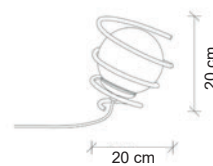

MODEL 6

Material: Metal y Cristal / Metal and glass.

E27 Max. 40W (No incluidas / Not included).