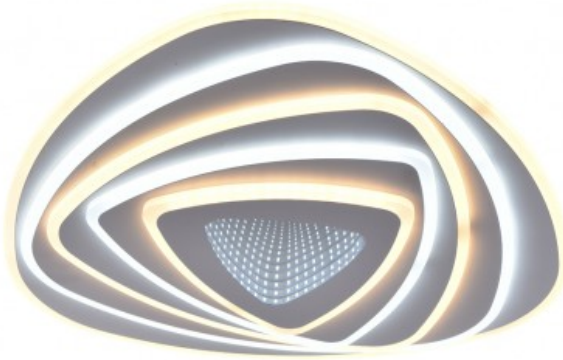

Mei Dimmable Smart LED Ceiling Light 3D 115W 3CCT 50cm Triangle

Reference: 27-244-13-100

Shape: Square
IP Rating: 20
Power (W): 115
Brightness (Lm): 9900
Light: CCT
Light temperature (K): 3000 / 4000 / 6000
Chromatic reproduction index (CRI): 80
Dimmable: Yes
Beam angle: 120°
Lifetime (h): 20.000
Input Voltage: AC170-220
Frequency (Hz): 50/60
IEC protection: Class I
Power factor: 0.9
Dimensions (mm): ø 500 mm
Built-in driver: Yes
Working Current: 700 mA
Switch-on memory: Yes
Technology: Bluetooth
Technology: Smart
Remote control: Included
Batteries: 2xAAA not included

Decorative smart ceiling lamp with three light tones. Both from the mobile App and from the included remote control you can adjust the intensity and colour of the light and set the default night mode. It has a memory function to retrieve the last lighting set.