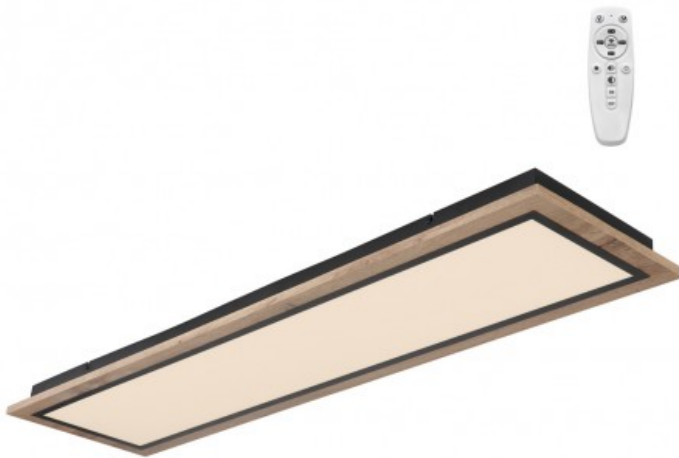

## Hasbi Dim 3CCT Smart LED Flush Light 54W 5900Lm

Reference: 29-372-88-116

Brand: CristalRecord  
Lamp type: Flush Light  
Length (mm): 1200  
Width (mm): 300  
Finish: Black + Wood  
Power (W): 54  
Brightness (Lm): 5900  
Light: CCT  
Light temperature (K): 3000 / 4000 / 6000  
Dimmable: Yes  
Voltage (V): 220-240  
IEC protection: Class II  
P.F.: 0.90  
Energy class: F  
Switch-on memory: Yes  
Technology: Bluetooth  
Technology: Smart  
Remote control: Included

**Smart LED ceiling light for living rooms and kitchens.** Rectangular ceiling lamp with Smart technology and Bluetooth to control the lighting from a smartphone or tablet. Rectangular-shaped design in a wood colour and a black inner frame as the outline of the diffuser. It has integrated 54W LED lighting with 5900 lumens, adjustable in tone and intensity of light. Includes remote control.