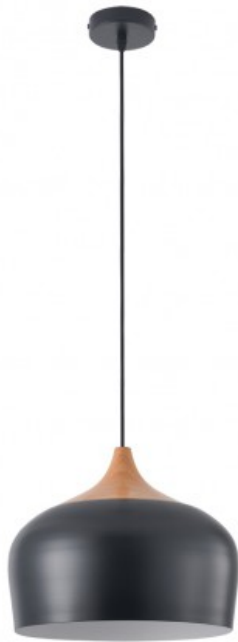

Zora Pendant Lamp 1xE27 Black

Reference: 93-155-27-180

Brand: CristalRecord
Lamp type: Ceiling Lamp
Height (mm): 1400
Diameter (mm): 300
Material: Wood and metal
Finish: Black
Lamp holder: E27
Bulb Included: No
Quantity of Lights: 1
Voltage (V): 220-240
IEC protection: Class II

Black pendant lamp for living rooms. Give a Nordic touch to a room with this pendant lamp. Dome lampshade with a diameter of 30 centimetres, made of black metal and decorated with wood at the top. Ceiling lamp perfect for illuminating a specific area of the room such as a sofa area.