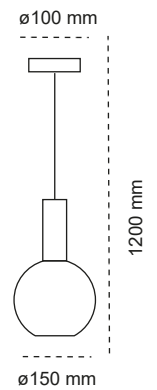

Neda

4xE27
MAX. 20W LED
Ref.: 93-200-04-115

1xE27
MAX. 20W LED
Ref.: 93-200-01-115