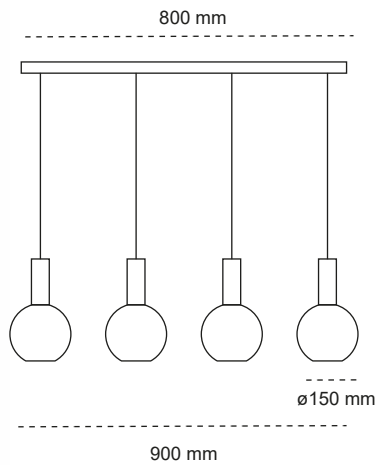

Neda

4xE27
MAX. 20W LED
Ref.: 93-200-04-115

1xE27
MAX. 20W LED
Ref.: 93-200-01-115