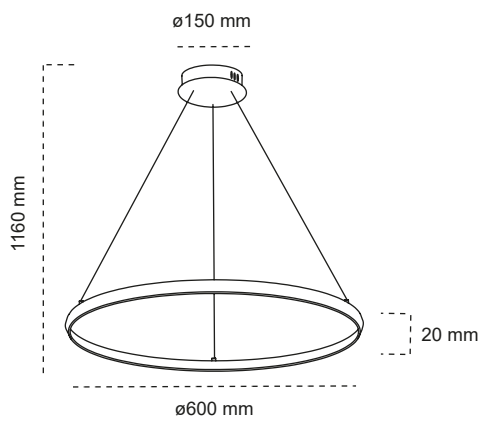

Tiamis

5020lm LED 52W3000K