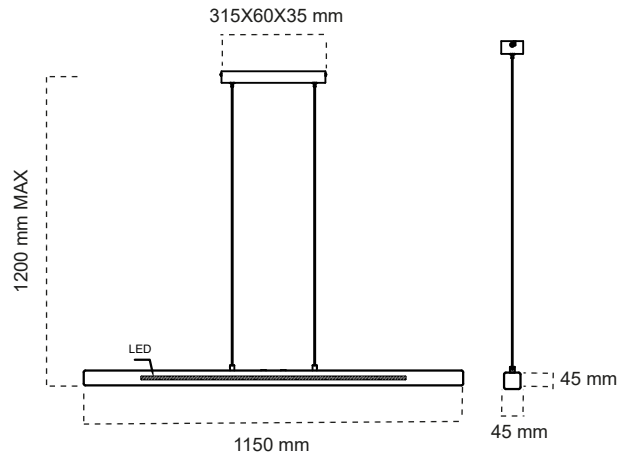

7x GU10

MAX. 20W LED

Ref.: 93-311-07-102

Arda

2500lm 30W 3000K
 Ref.: 93-170-22-116

Neda

4xE27
 MAX. 20W LED
 Ref.: 93-200-04-115

1xE27
 MAX. 20W LED
 Ref.: 93-200-01-115