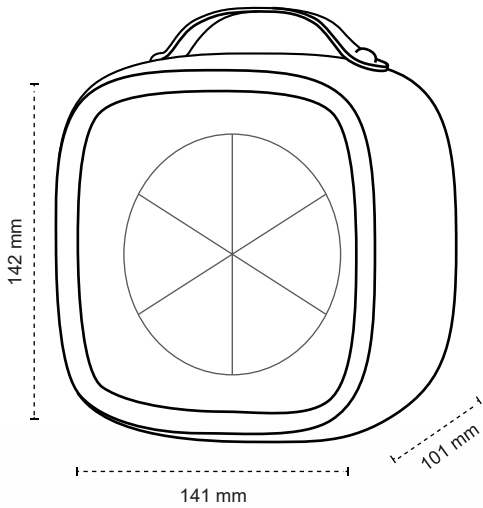

Calefactor *Heater/ Soufflant/*

ABS + PC

500W
110-220V-50Hz

1 m

47